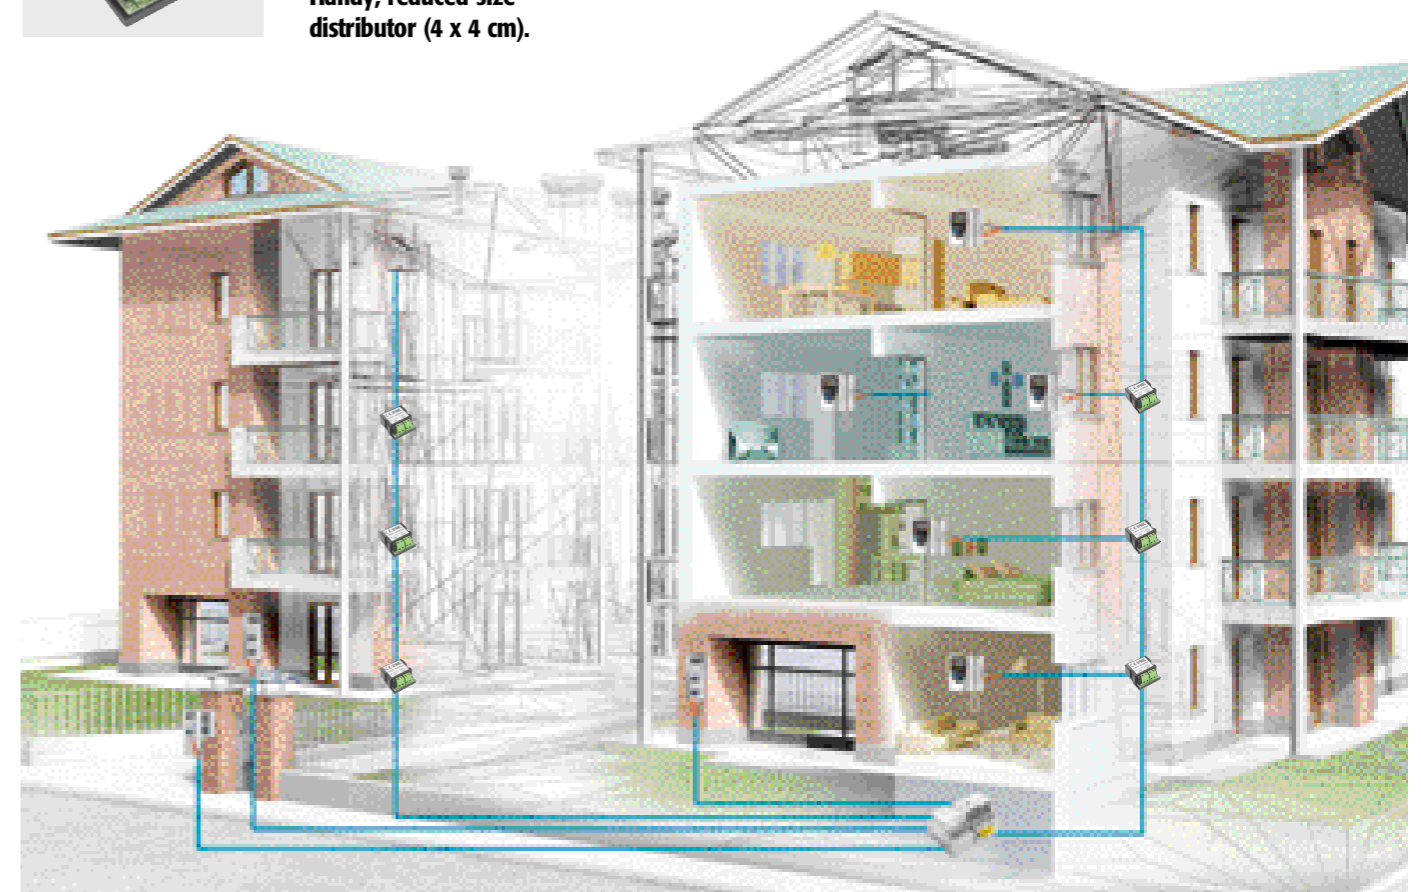

To cater to all types of requirements, select the monitor you prefer from the best the Urmet catalogue has to offer: Sentry, Atlantico b/w or color. With 2GO! all you need is a **single 10 DIN module power supply unit** for the entire system. Other characteristics include call to the floor, the possibility of choosing between 6 ringers and a differentiated tone for different system calls.

No matter what you have come up with, it'll be a lot easier with just 2 wires.

If you have designed something very complex, Urmet 2GO! immediately makes it easy. The system is so versatile that it offers really interesting capabilities.

Such as the possibility of creating an **8-call mixed intercom system** (between different apartments and inside the same apartment). Or of activating **up to 3 entrance panels** without any relay, also of the principle-secondary type.

Without forgetting the possibility of programming cyclical surveillance on 4 external control TV cameras and **trouble-free interfacing with PABX** without adding wires in riser.

With also audio-video auto-activation. With 2GO! you can use the Sinthesi analogue entrance panel with digitizer. Because 2GO! offers you the best in the easiest and fastest way.

Handy, reduced-size distributor (4 x 4 cm).