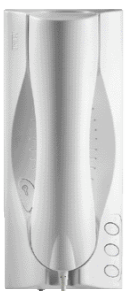

Handy, reduced-size distributor (4 x 4 cm).

2GO! SYSTEM

BASIC ELEMENTS

Ref. 1082/72

Ref. 1082/7

Ref. 1082/90

Ref. 1182

- X **Ref. 1082/72** The 2GO! video doorphone door speaker unit is complete with loudspeaker, microphone and color TV camera. It is equipped with 2 buttons to call 2 users. It is equal in size to 2 Sinthesi modules.
- X **Ref. 1082/7**** Doorphone door speaker unit. Complete with loudspeaker and microphone and is used as secondary in 2GO! systems; the installation must however include at least one door speaker unit 1082/72. It is equal in size to 1 Sinthesi module.
- X **Ref. 1082/20** 2GO! video power supply unit. Pre-engineered for fitting on DIN bar (10 modules). The only one present in the system, it supplies both bus and video power. Pre-engineered for 5-branch connection which may be outside stations or stair risers according to type of system. Power supply: 230Vac, 50Hz.
- X **Ref. 1704/701** Wall bracket kit for Sentry+ monitors 1704/1A and 1704/10A. Consisting of the bracket with operating electronics 1704/82 and single-user distributor 1082/51. Pre-engineered for call to the floor and for call repeat.
- X **Ref. 1702/701** Wall bracket kit for Atlantico b/w monitor 1702/1 and color 1702/40. Consisting of bracket with operating electronics 1702/82 and single-user distributor 1082/51. Pre-engineered for call to the floor and for call repeat. May also include key add-on 1082/96.
- X **Ref. 1082/80***** 2GO! special decoder. Used for activation of loads by users, opening of vehicle entranceways, switching on of stair lights or other forms of activation through closing/opening of a contact. Fitting on DIN bar (6 modules)
- X **Ref. 1038/17** 16-user expansion module. Small module to be connected to outside stations 1082/72 and Ref. 1082/7. To increase the number of call buttons that can be managed. Each expansion module controls 16 buttons.
- X **Ref. 1182*** 2GO! doorphone. With Atlantico styling, it comprises a door release key plus 3 keys for additional services or for intercom calls. It also features 3-position call regulation with mute function and mechanical on/off readout. Pre-engineered for call to the floor or for call repeat.
- X **Ref. 1782/501** 2GO! single-family video kit. The Kit includes:
Door speaker unit with TV camera
Embedding box with surround and module-holder frame 1145/62
Power supply unit on 10 DIN module bar 1082/20
1 Atlantico video doorphone system 1702/1 c/w bracket 1702/82