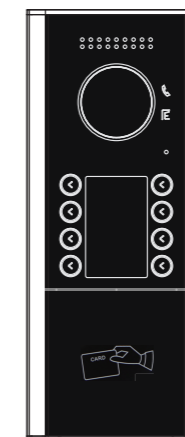

# DMR12 series

- ▶ Aluminum alloy&PMMA panel design with direct selective buttons
- ▶ Multi call buttons combination for choice
- ▶ Color ARS Camera with high resolution
- ▶ Talk/Unlock led indicator
- ▶ Support proximity access control
- ▶ Flexibly configured, high-end nameplate

## Outdoor Station

DMR12/S8

DMR12/D16

DMR12/ID/S4

DMR12/ID/D8

EP12/S12

EP12/D24