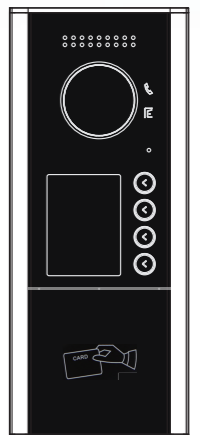

# DMR12 series

- ▶ Aluminum alloy&PMMA panel design with direct selective buttons
- ▶ Multi call buttons combination for choice
- ▶ Color ARS Camera with high resolution
- ▶ Talk/Unlock led indicator
- ▶ Support proximity access control
- ▶ Flexibly configured, high-end nameplate

## Outdoor Station

DMR12/S8

DMR12/D16

DMR12/ID/S4

DMR12/ID/D8

EP12/S12

EP12/D24