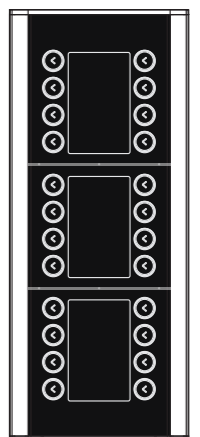

# DMR12 series

- ▶ Aluminum alloy&PMMA panel design with direct selective buttons
- ▶ Multi call buttons combination for choice
- ▶ Color ARS Camera with high resolution
- ▶ Talk/Unlock led indicator
- ▶ Support proximity access control
- ▶ Flexibly configured, high-end nameplate

## Outdoor Station

DMR12/S8

DMR12/D16

DMR12/ID/S4

DMR12/ID/D8

EP12/S12

EP12/D24

## Unit Dimension and Placing the name plate