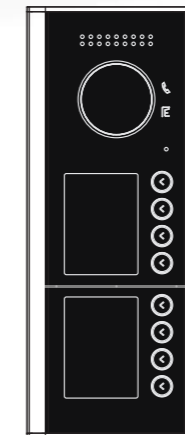

Outdoor Station

DMR12/S8