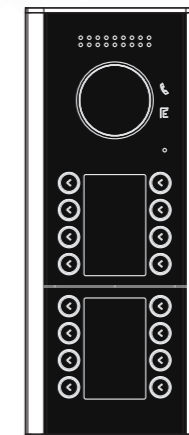

# DMR12 series

- ▶ Aluminum alloy&PMMA panel design with direct selective buttons
- ▶ Multi call buttons combination for choice
- ▶ Color ARS Camera with high resolution
- ▶ Talk/Unlock led indicator
- ▶ Support proximity access control
- ▶ Flexibly configured, high-end nameplate

## Outdoor Station

DMR12/S8

DMR12/D16

DMR12/ID/S4

DMR12/ID/D8

EP12/S12

EP12/D24