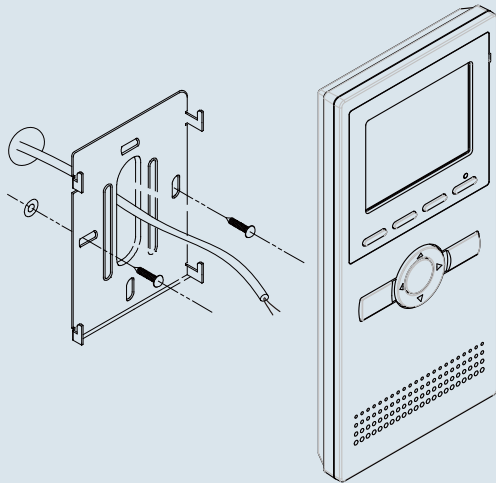

Unit Mounting

Wall Mounting