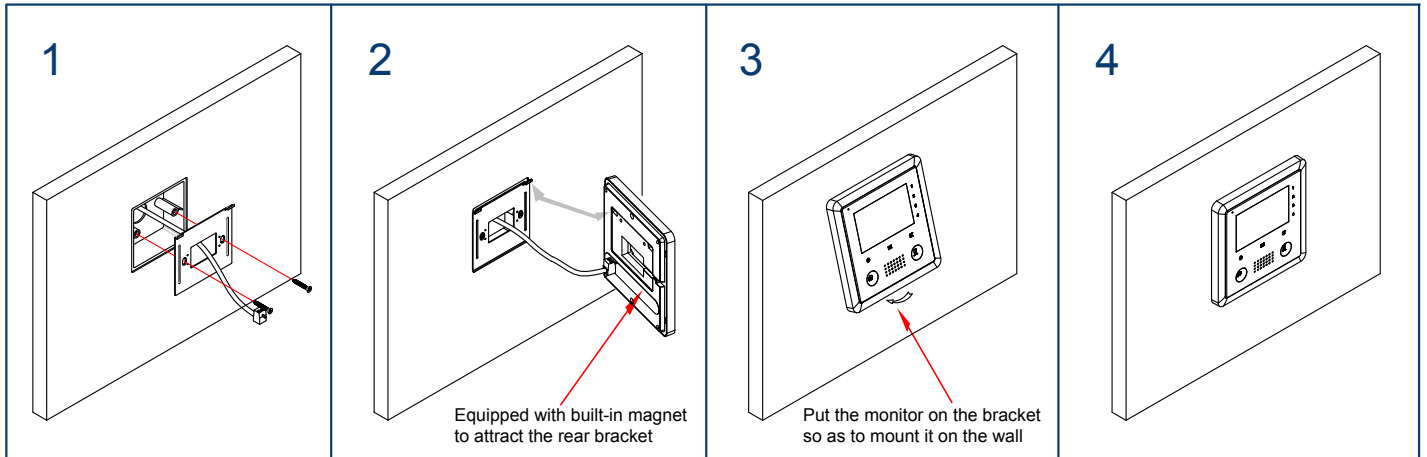

- 800x480 pixel
- Perfect image quality
- Unique HR TFT performance

Friendly User Experience

- Mechanical button for basic operation
- Menu navigation for advanced setting
- Multi status indicators

Super Thin Design

- 19mm thickness only
- White housing with pad style
- Surface wall mounting
- Magnetic bracket

Unit Mounting

Unit Dimension

Unit: mm