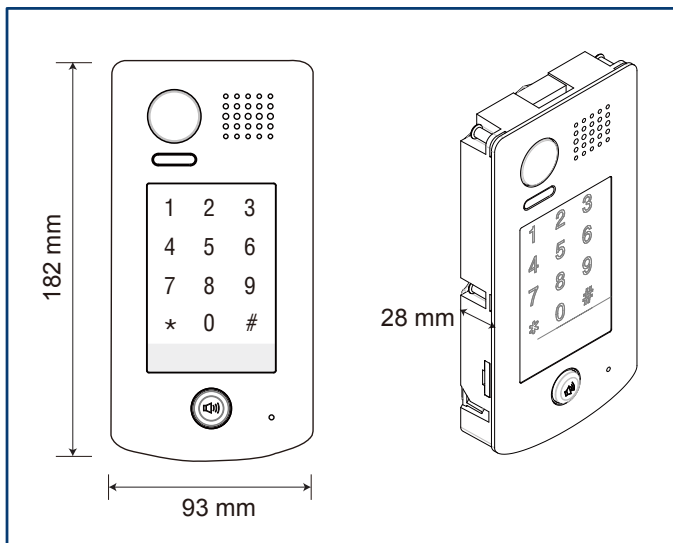

Unit Dimension and Nameplate installation