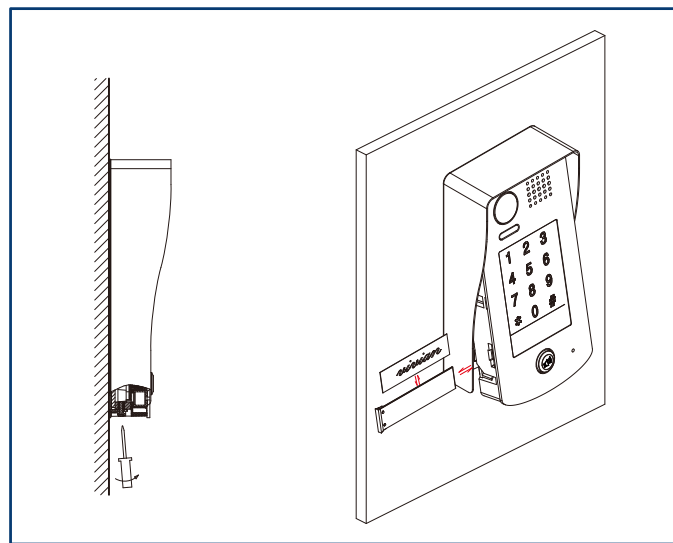

Unit Dimension and Nameplate installation