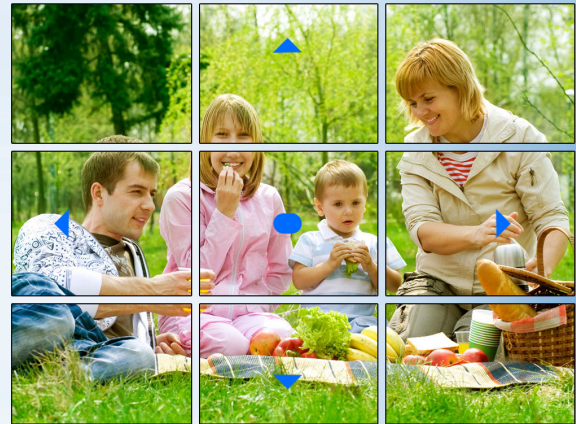

## Pan Tilt & Zoom(Fisheye function)

ZOOM IN or ZOOM OUT to identify everyone at the entrance.

PAN TILT to see individuals up close.

Greater detail is just ONE PUSH away!

Fisheye lens