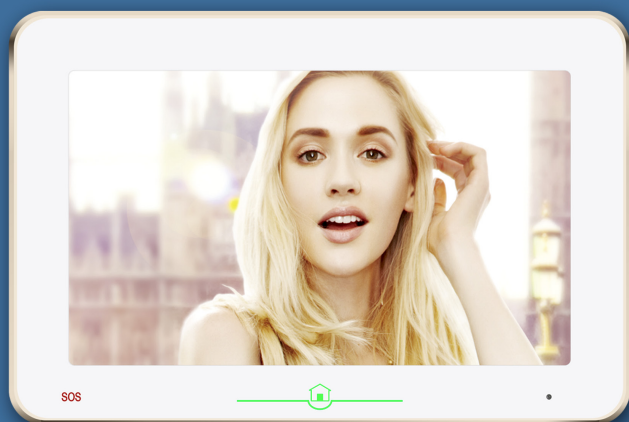

# 2-Wire Indoor Monitor DT31M

**V-TEK**

Effective solution to security needs

## DESCRIPTION

2-wire system 10 inch digital color TFT monitor with sensitive touch sensor button.

## Pan Tilt & Zoom(Fisheye function)

ZOOM IN or ZOOM OUT to identify everyone at the entrance.

PAN TILT to see individuals up close.

Greater detail is just ONE PUSH away!

Fisheye lens