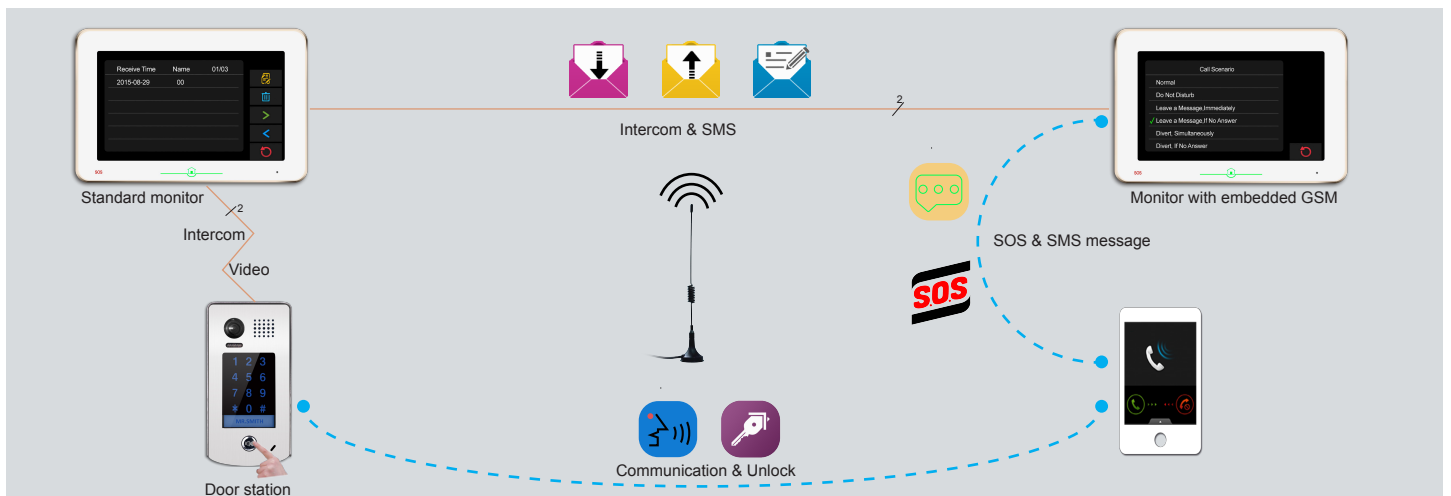

## Pan Tilt & Zoom(Fisheye function)

ZOOM IN or ZOOM OUT to identify everyone at the entrance.

PAN TILT to see individuals up close.

Greater detail is just ONE PUSH away!

Fisheye lens

## VIDEO INTERCOM & GSM CONNECTION