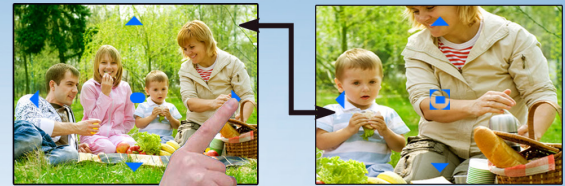

## Pan Tilt & Zoom(Fisheye function)

ZOOM IN or ZOOM OUT to identify everyone at the entrance.

PAN TILT to see individuals up close.

Greater detail is just ONE PUSH away!

Fisheye lens