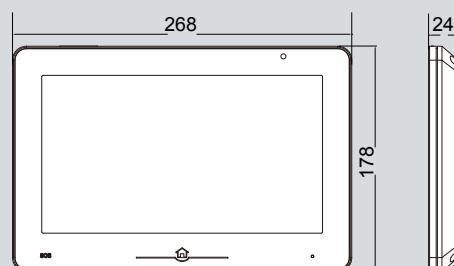

## DESCRIPTION

2-wire system 10 inch digital color TFT monitor with sensitive touch sensor button.

## DIMENSION:

Unit:mm