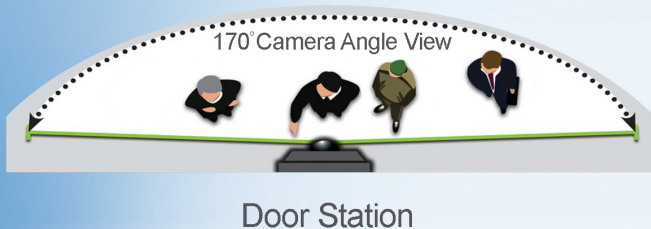

## DIMENSION:

Unit:mm

## Pan Tilt & Zoom(Fisheye function)

ZOOM IN or ZOOM OUT to identify everyone at the entrance.

PAN TILT to see individuals up close.

Greater detail is just ONE PUSH away!

Fisheye lens