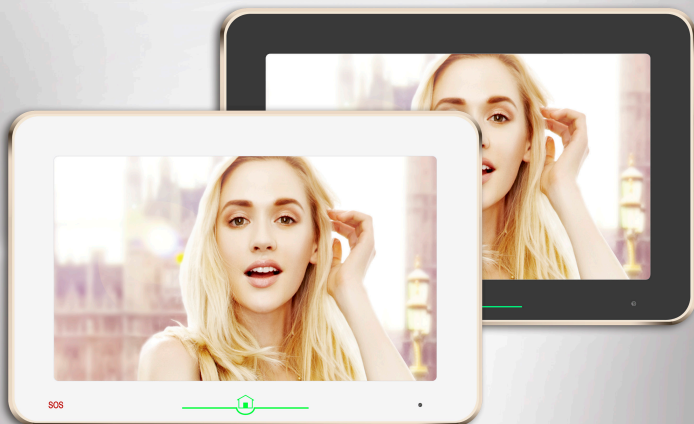

DESCRIPTION

2-wire system 10 inch digital color TFT monitor with sensitive touch sensor button.

FEATURES

- Menu upgrades and UI redesign;
- User can replace or add ringtones;
- Message communication with neighbors;
- Auto message left under home away mode;
- Pantilt under fisheye mode;
- GSM module is optional via DIY installation;
- Picture memory or SD video recording;
- Image quad-split is supported.